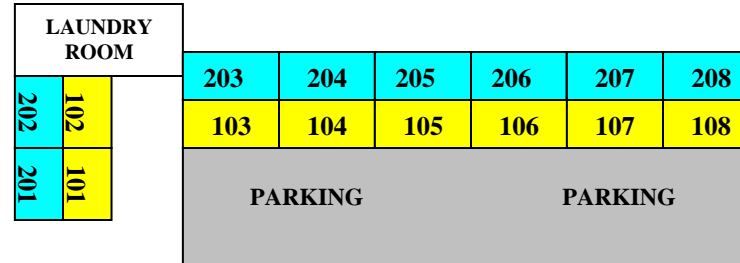

SMUGGLER'S COVE

Gulf Drive

BEACH

RESTROOM

DUMPSTER

PARKING

POOL

PARKING

PARKING

HORSESHOES

PLAYGROUND

SCREEN ROOM