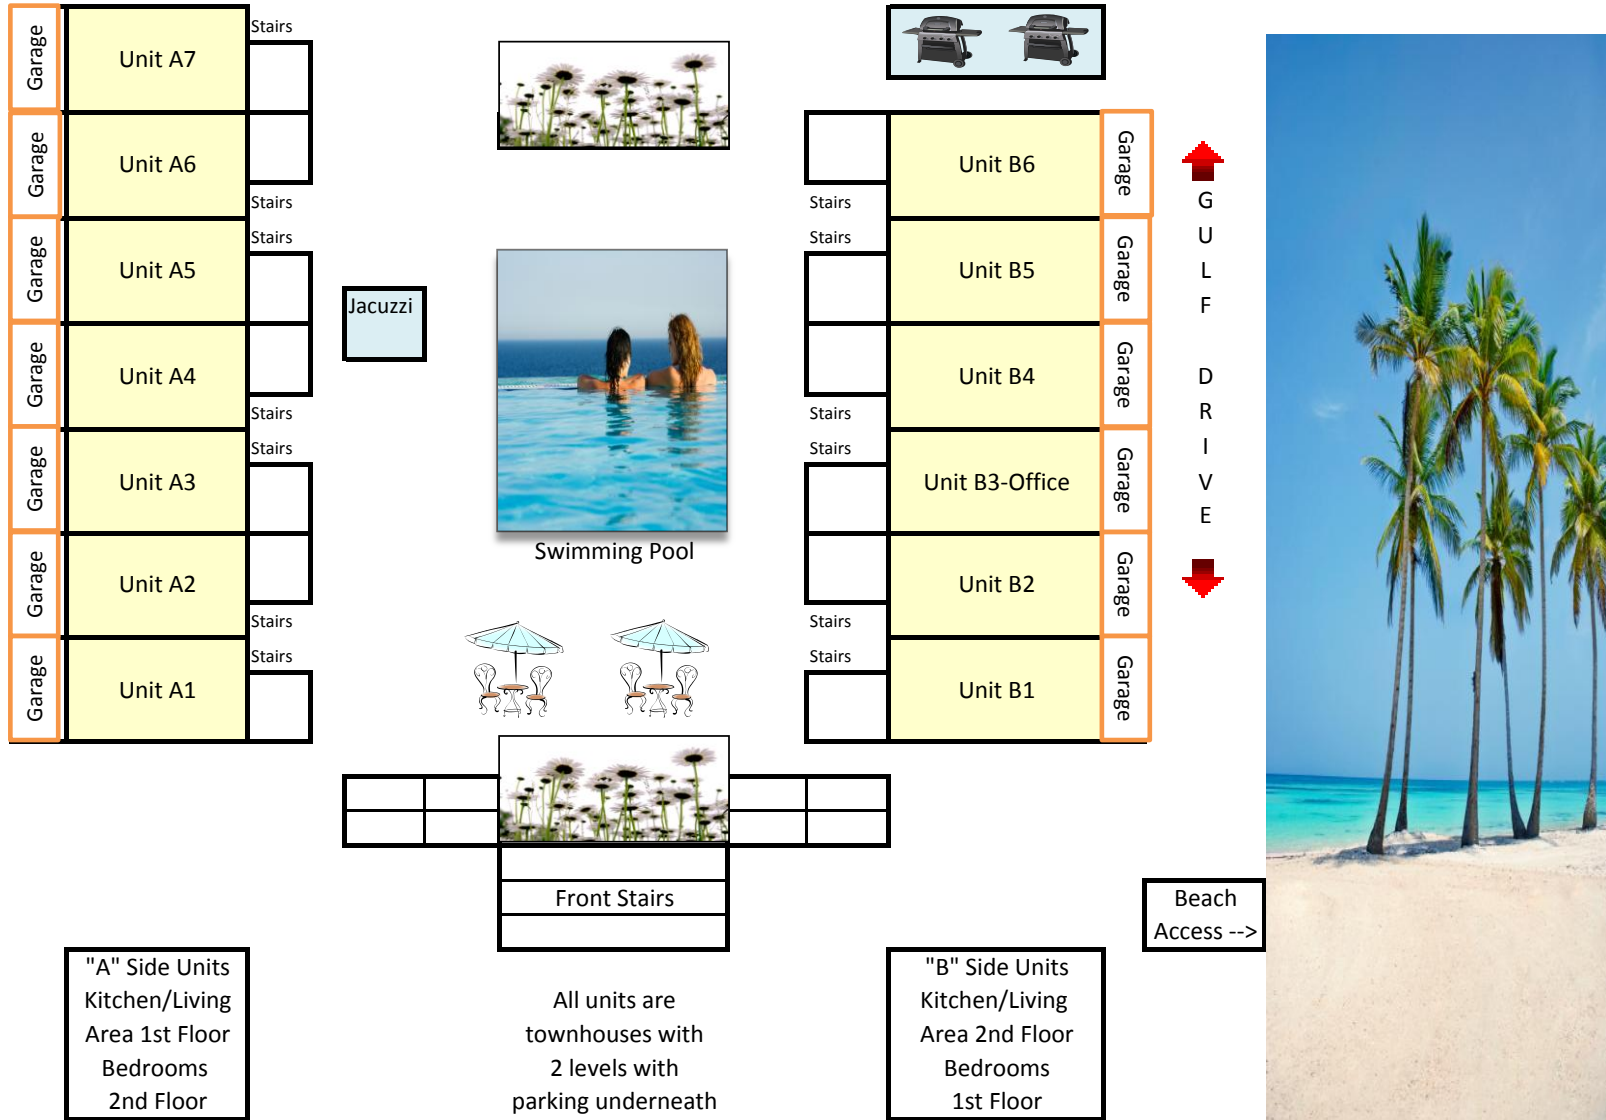

Umbrella Beach Resort

3805 Gulf Drive, Holmes Beach, FL

"A" Side Units
Kitchen/Living
Area 1st Floor
Bedrooms
2nd Floor

All units are
townhouses with
2 levels with
parking underneath

"B" Side Units
Kitchen/Living
Area 2nd Floor
Bedrooms
1st Floor

Beach
Access -->

Manatee Avenue

G
U
L
F

D
R
I
V
E